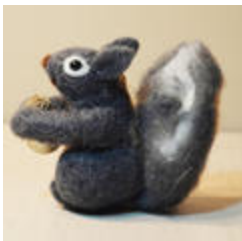

---

**Puppet: Grey Squirrel Finger Puppet (SQRL 17.12.21)**

---

**Clothing: Grey Hoodie with Black Squirrel (SQRL 17.12.25)**

---

**Ornament: Ceramic Squirrel (SQRL 17.12.25-3)**

---

**Ornament: Grey Squirrel holding Nut (SQRL 17.12.30)**